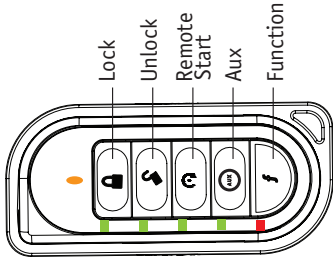

## Responder LE Model 5701

To unlock the keypad, press **f** and then press .

## Remote Control Function Table

Level Button	<b>f</b> x 0	<b>f</b> x 1	<b>f</b> x 2	<b>f</b> x 3	<b>f</b> x 4
	ARM	SILENT ARM	SENSOR BYPASS	ARMED (SILENT SENSOR)	ARMED (SILENT TRIGGER)
	DISARM	SILENT DISARM	VALET MODE	CAR FINDER	
	REMOTE START	RUNTIME RESET	TIMER MODE	SMART START	REAR DEFOGGER
	TRUNK RELEASE	AUX 1	AUX 2	AUX 3	
<b>f</b>	FUNCTION SHIFT	CABIN TEMPERATURE REQUEST	ARM STATUS 2-WAY ONLY	RUNTIME CHECK 2-WAY ONLY	LAST TRIGGER REQUEST 2-WAY ONLY