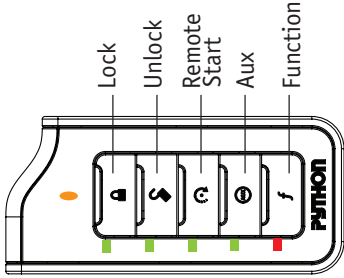

PYTHON®

Responder LE Model 872

To unlock the keypad, press
f and then press .

Quick Reference Guide

Remote Control Function Table

Level Button	f x 0	f x 1	f x 2	f x 3	f x 4
	ARM	SILENT ARM	SENSOR BYPASS	ARMED (SILENT SENSOR)	ARMED (SILENT TRIGGER)
	DISARM	SILENT DISARM	VALET MODE	CAR FINDER	
	REMOTE START	RUNTIME RESET	TIMER MODE	SMART START	REAR DEFOGGER
	TRUNK RELEASE	AUX 1	AUX 2	AUX 3	
f	FUNCTION SHIFT	CABIN TEMPERATURE REQUEST	ARM STATUS 2-WAY ONLY	RUNTIME CHECK 2-WAY ONLY	LAST TRIGGER REQUEST 2-WAY ONLY