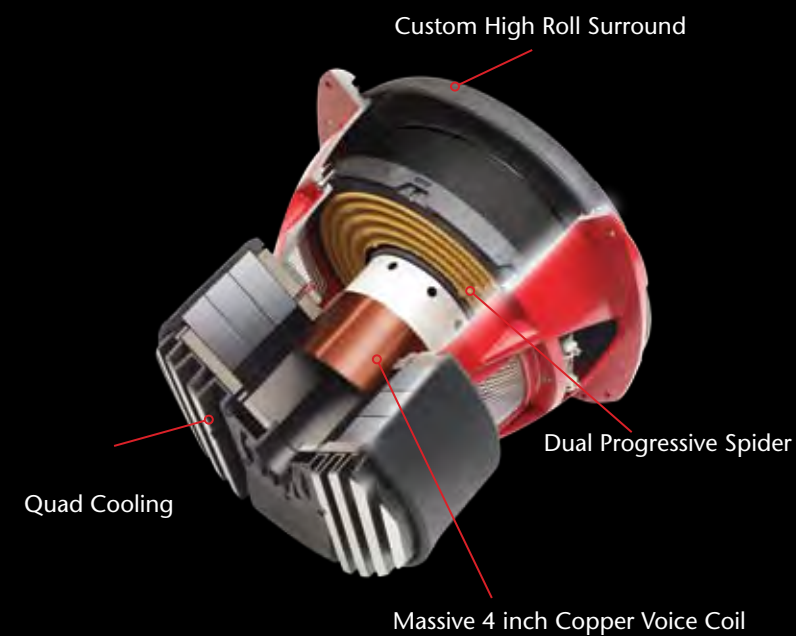

Technology