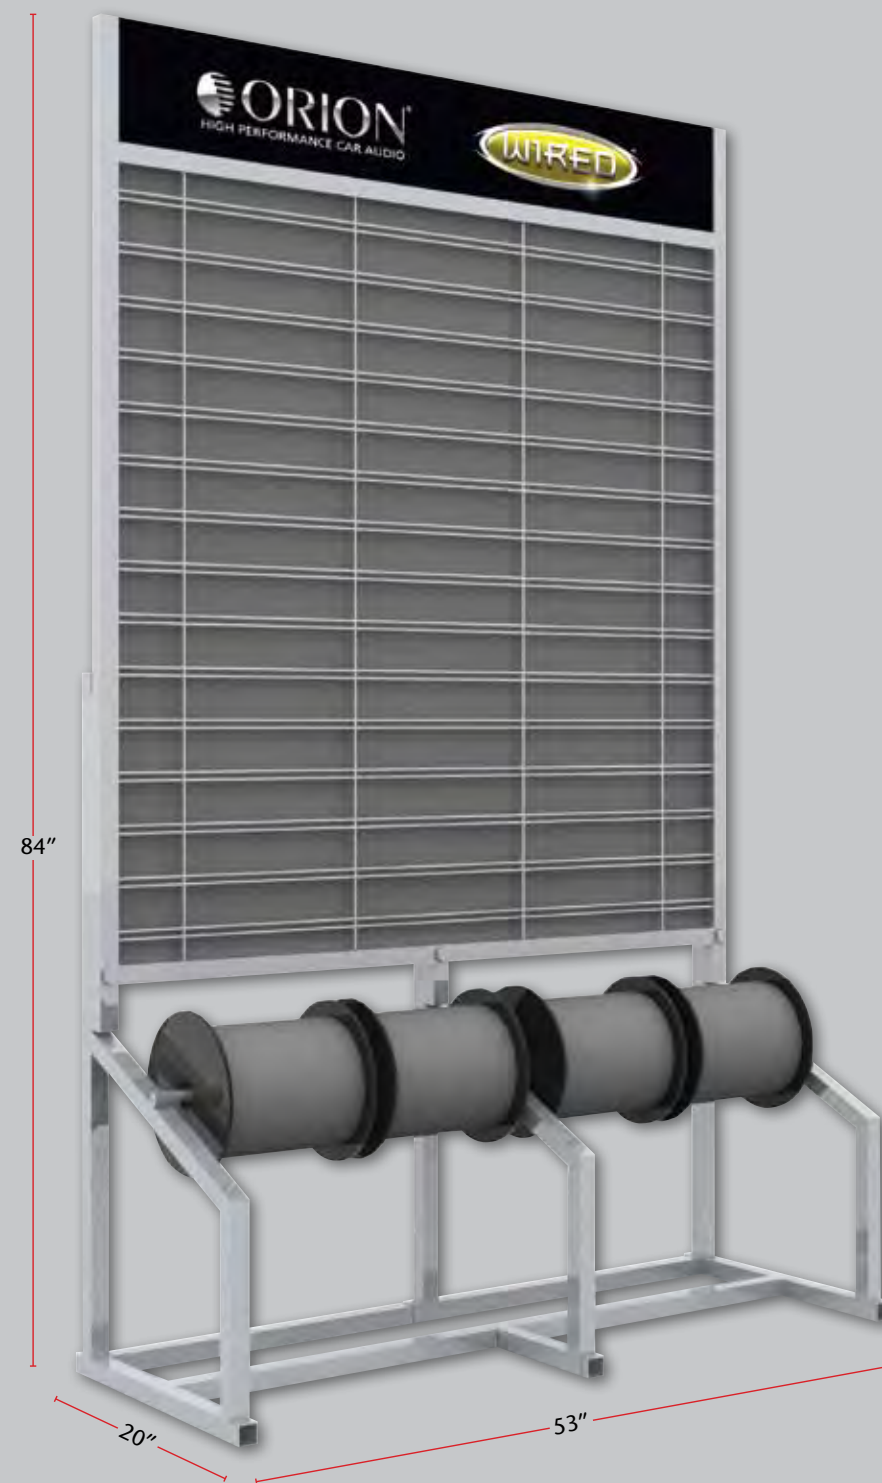

BENEFIT 4: FREE ORION WIRED DISPLAY

Free Orion Wired Display with purchase of \$500 or more of Orion Wired products on your opening order. Purchase must be made before January 25th to be eligible for the free display! Limit one display per retail location.